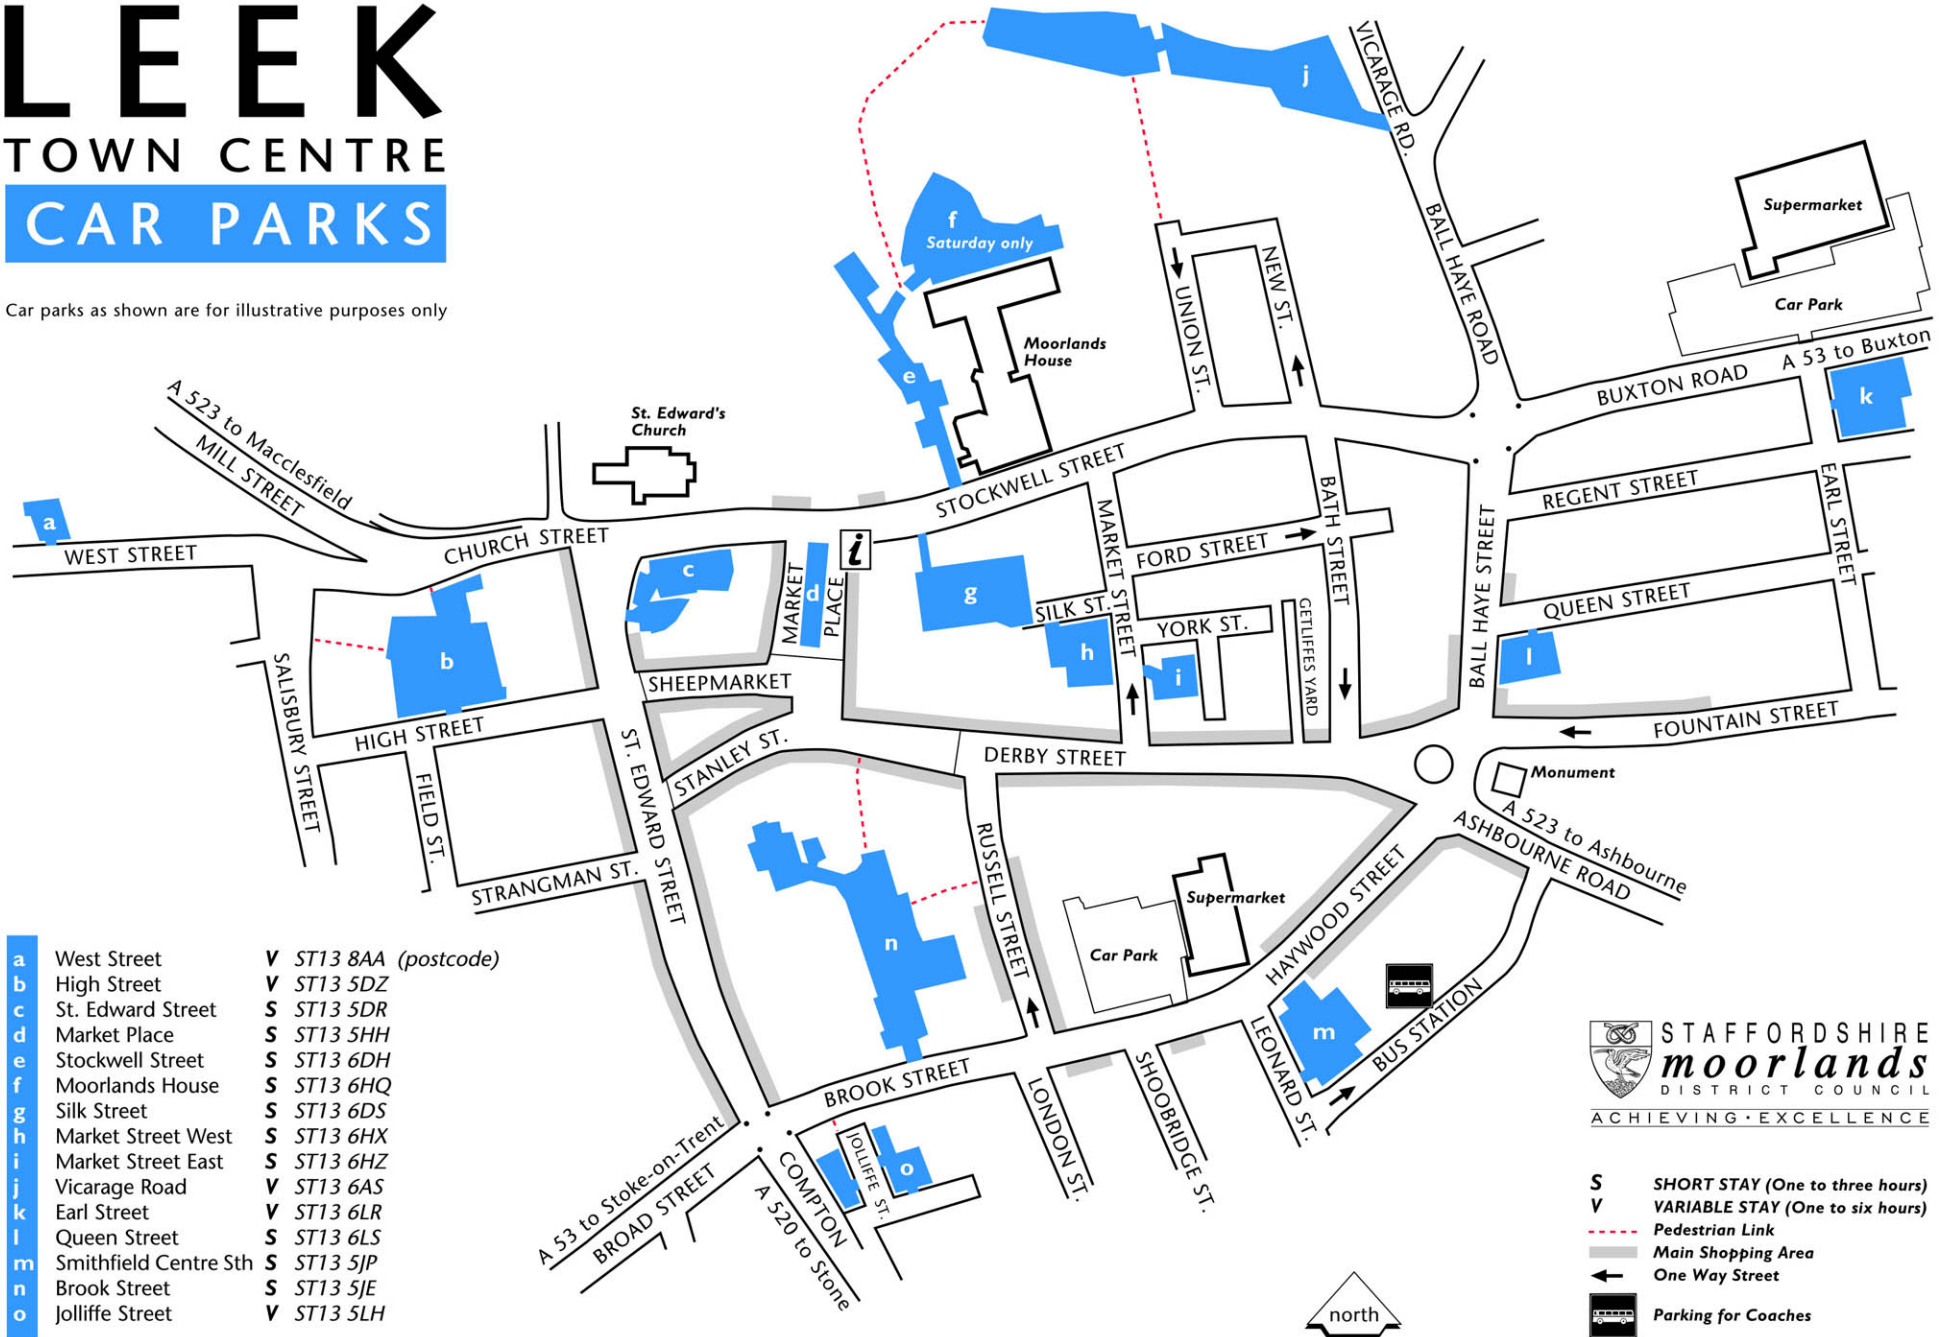

LEEK

TOWN CENTRE

CAR PARKS

Car parks as shown are for illustrative purposes only

a	West Street	V	ST13 8AA (postcode)
b	High Street	V	ST13 5DZ
c	St. Edward Street	S	ST13 5DR
d	Market Place	S	ST13 5HH
e	Stockwell Street	S	ST13 6DH
f	Moorlands House	S	ST13 6HQ
g	Silk Street	S	ST13 6DS
h	Market Street West	S	ST13 6HX
i	Market Street East	S	ST13 6HZ
j	Vicarage Road	V	ST13 6AS
k	Earl Street	V	ST13 6LR
l	Queen Street	V	ST13 6LS
m	Smithfield Centre Sth	S	ST13 5JP
n	Brook Street	S	ST13 5JE
o	Jolliffe Street	V	ST13 5LH

- S** SHORT STAY (One to three hours)
- V** VARIABLE STAY (One to six hours)
- - - Pedestrian Link
- ▭ Main Shopping Area
- ← One Way Street
- Parking for Coaches